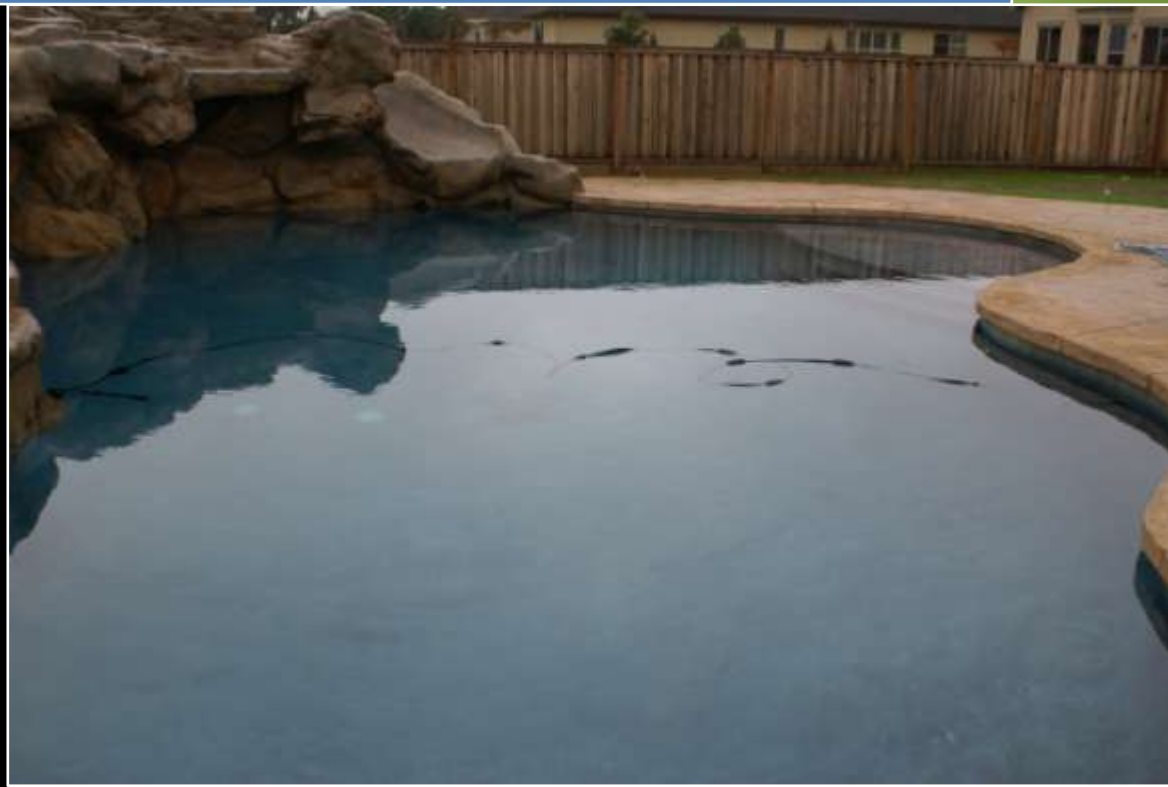

Paramount Pool Colors Plaster

Paramount Pool Plaster

[Pick the date]